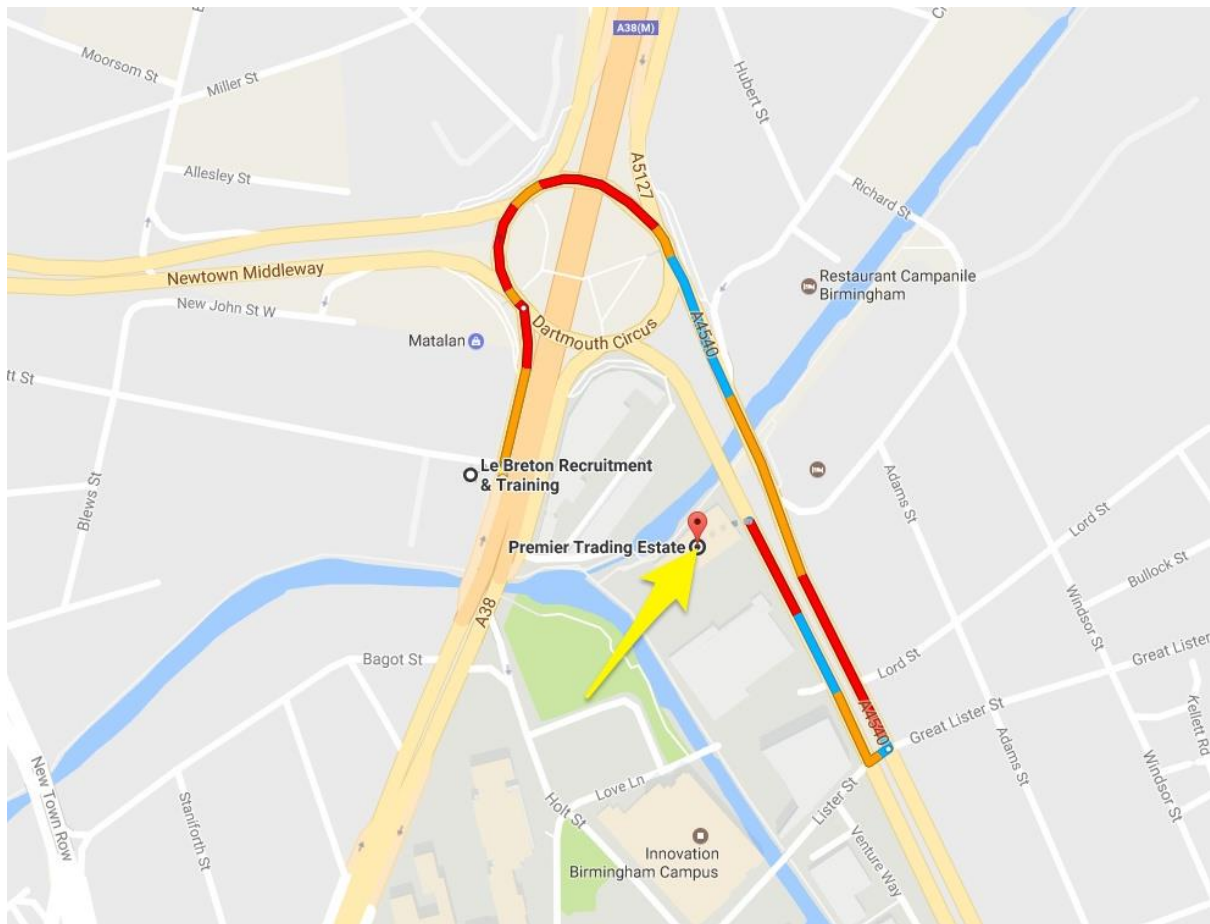

Your training will take place at our new training centre -

Premier Trading Estate

Dartmouth Middleway,

Birmingham B7 4AT

Tel 0121 333 5436

Parking

There is a small gated car park to the right of the building, please park in here.

There are also the first five spaces nearest the building to the left hand side.

Please avoid parking elsewhere as these belong to the other buildings.

Le Breton Services Ltd
213-215 Aston Rd
Birmingham
B6 4LH
Registered in England 07499882
Vat Number: 116 2358 35

Birmingham: 0121 333 5436
Coventry: 02477 710880
Manchester: 0161 278 2518
Wolverhampton: 01902 907880
Bristol: 0117 9926380
Nottingham: 0115 8965080
info@lebreton.co.uk
www.lebreton.co.uk