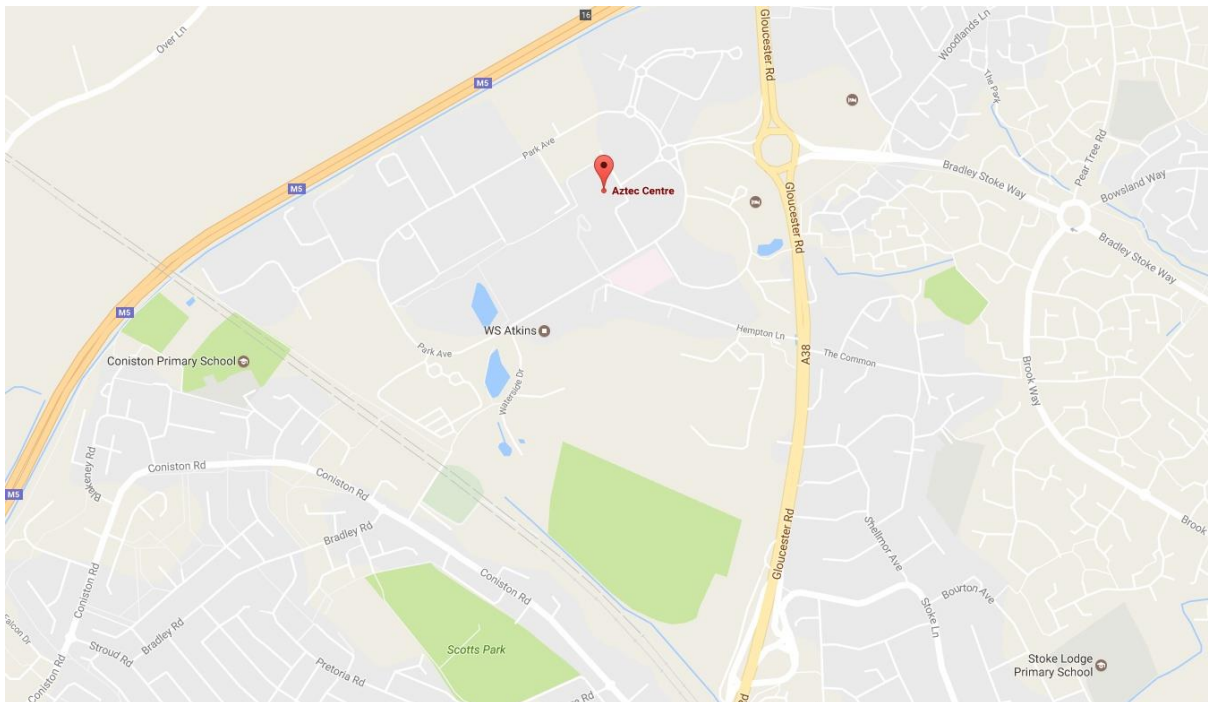

Your training will take place at -

Aztec Centre, Aztec West

Bristol BS32 4TD

Phone: 0117 9926380

Parking

Free parking - Limited car parking availability, car park in front of building - please park in yellow squared spaces, if no yellow available you can park in blue spaces but these are limited to 2 hours max.